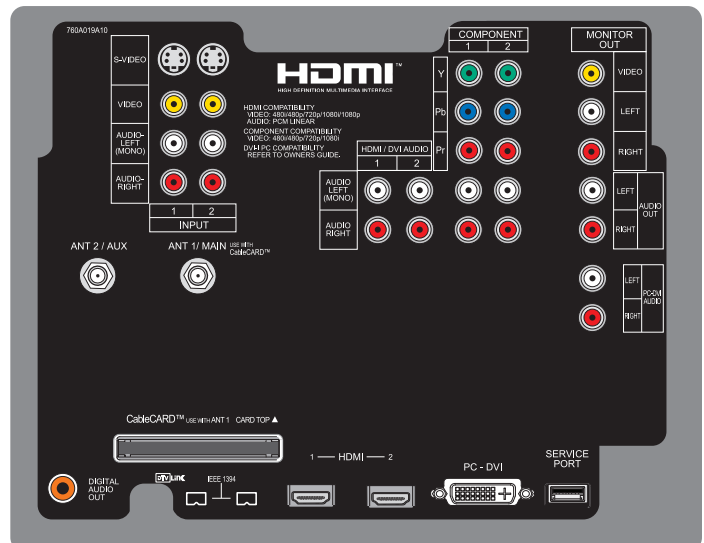

6COLOR
LIGHT ENGINE

TurboLight 150™

Tru1080p™
SIGNAL PROCESSING

ClearThought®
EASY CONNECT